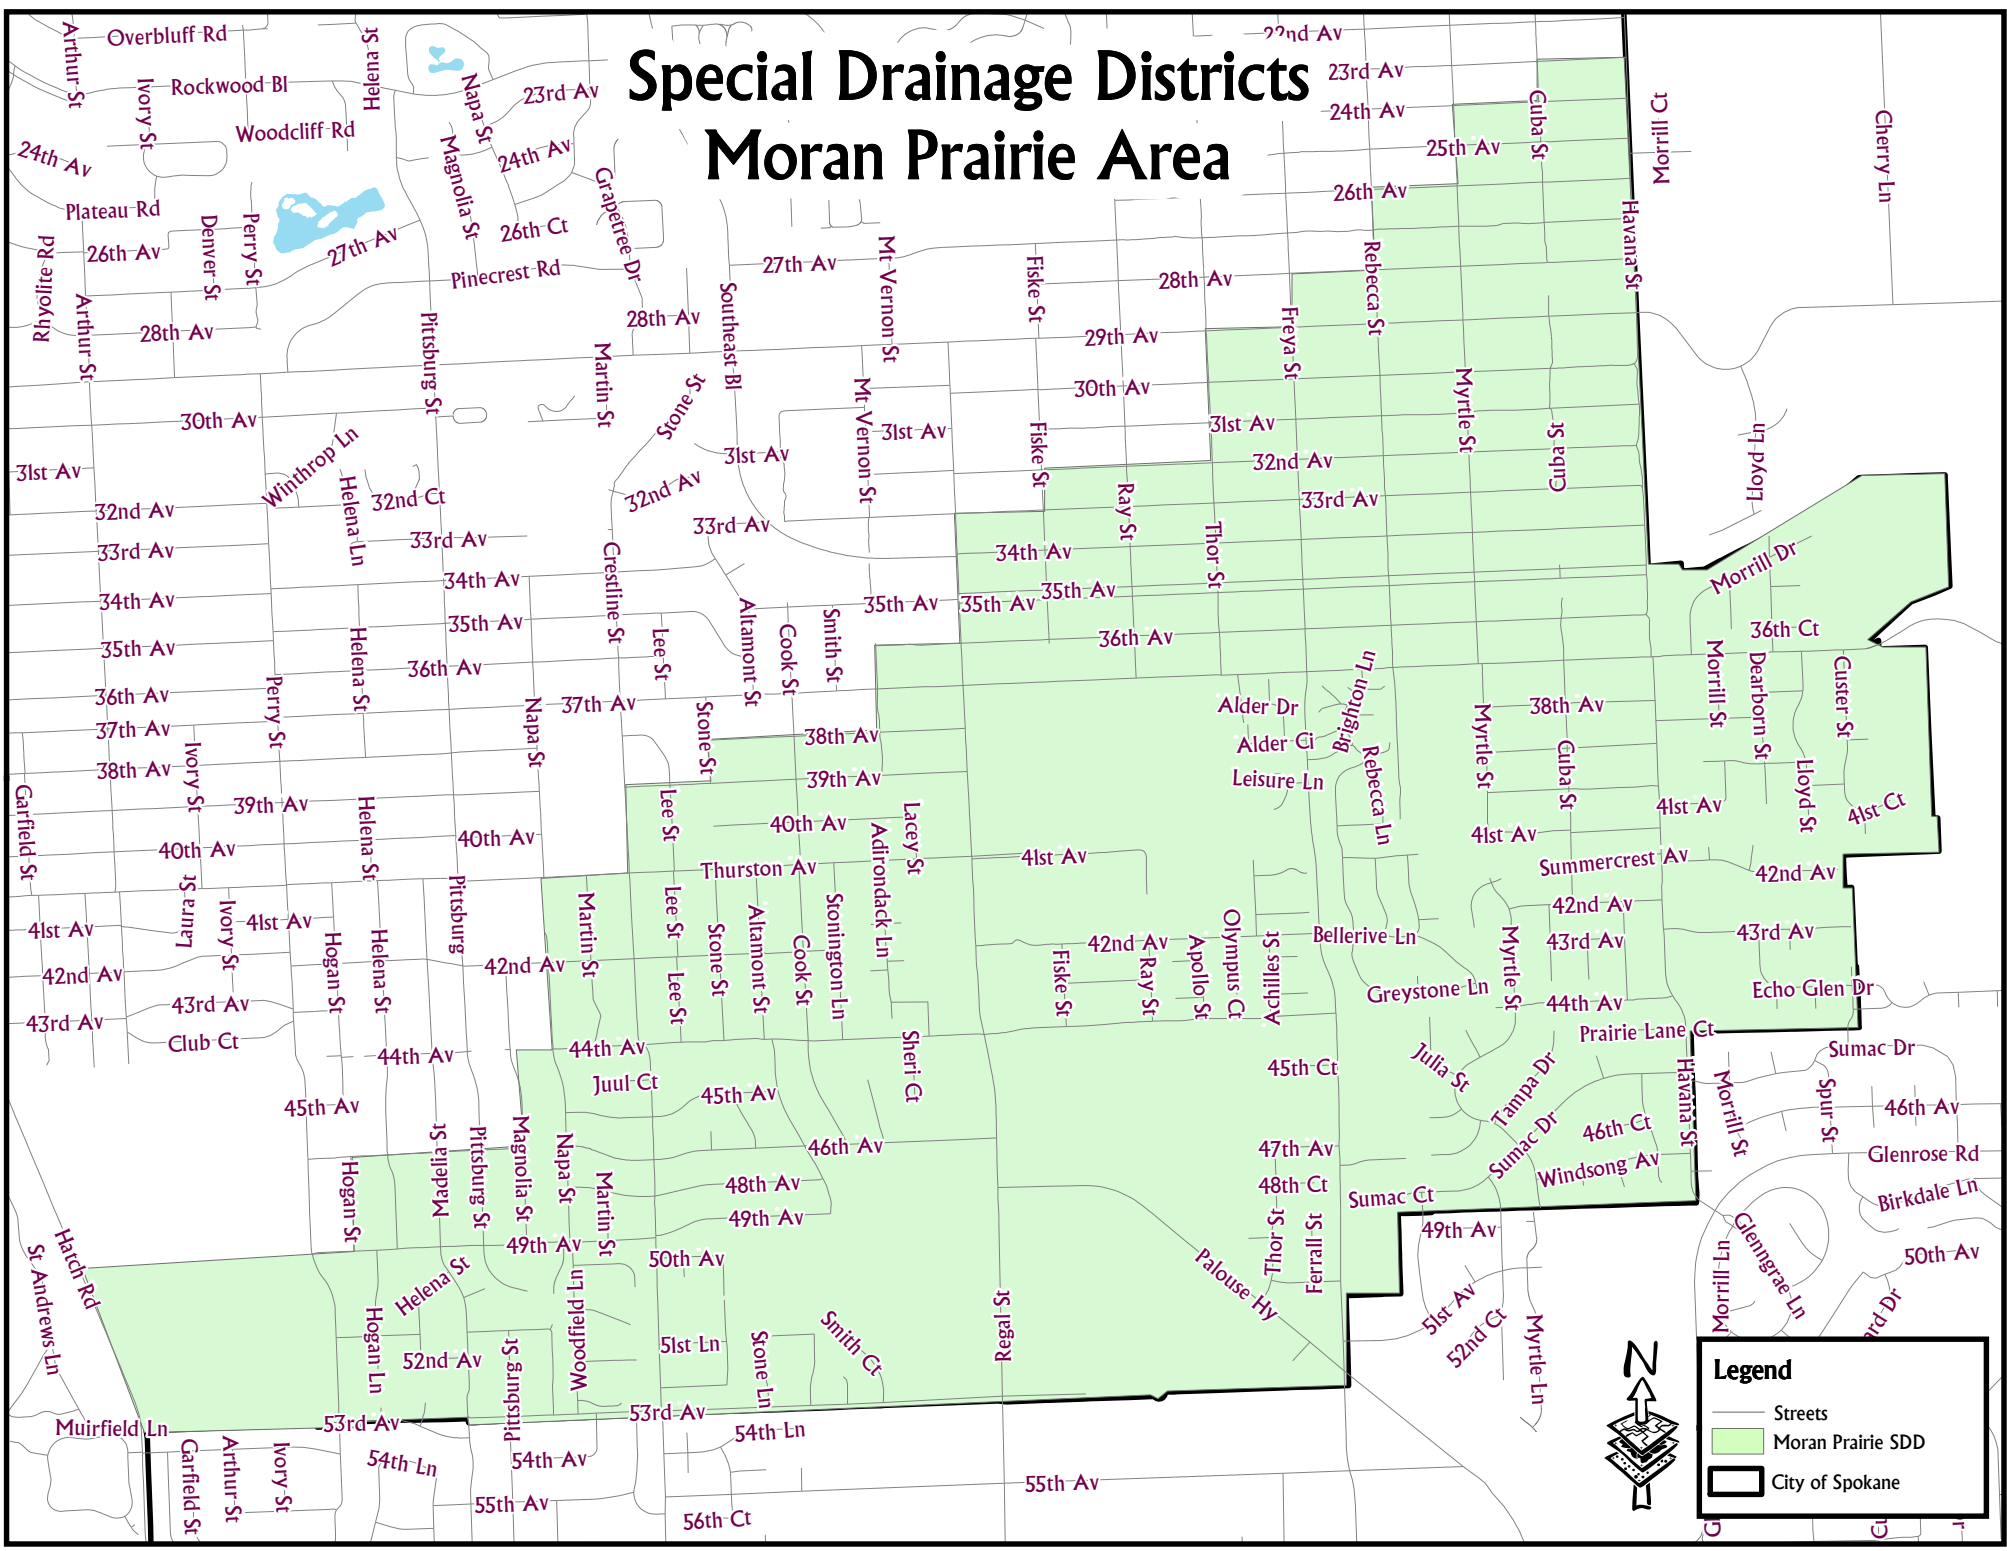

# Special Drainage Districts Moran Prairie Area

**Legend**

- Streets
- Moran Prairie SDD
- City of Spokane