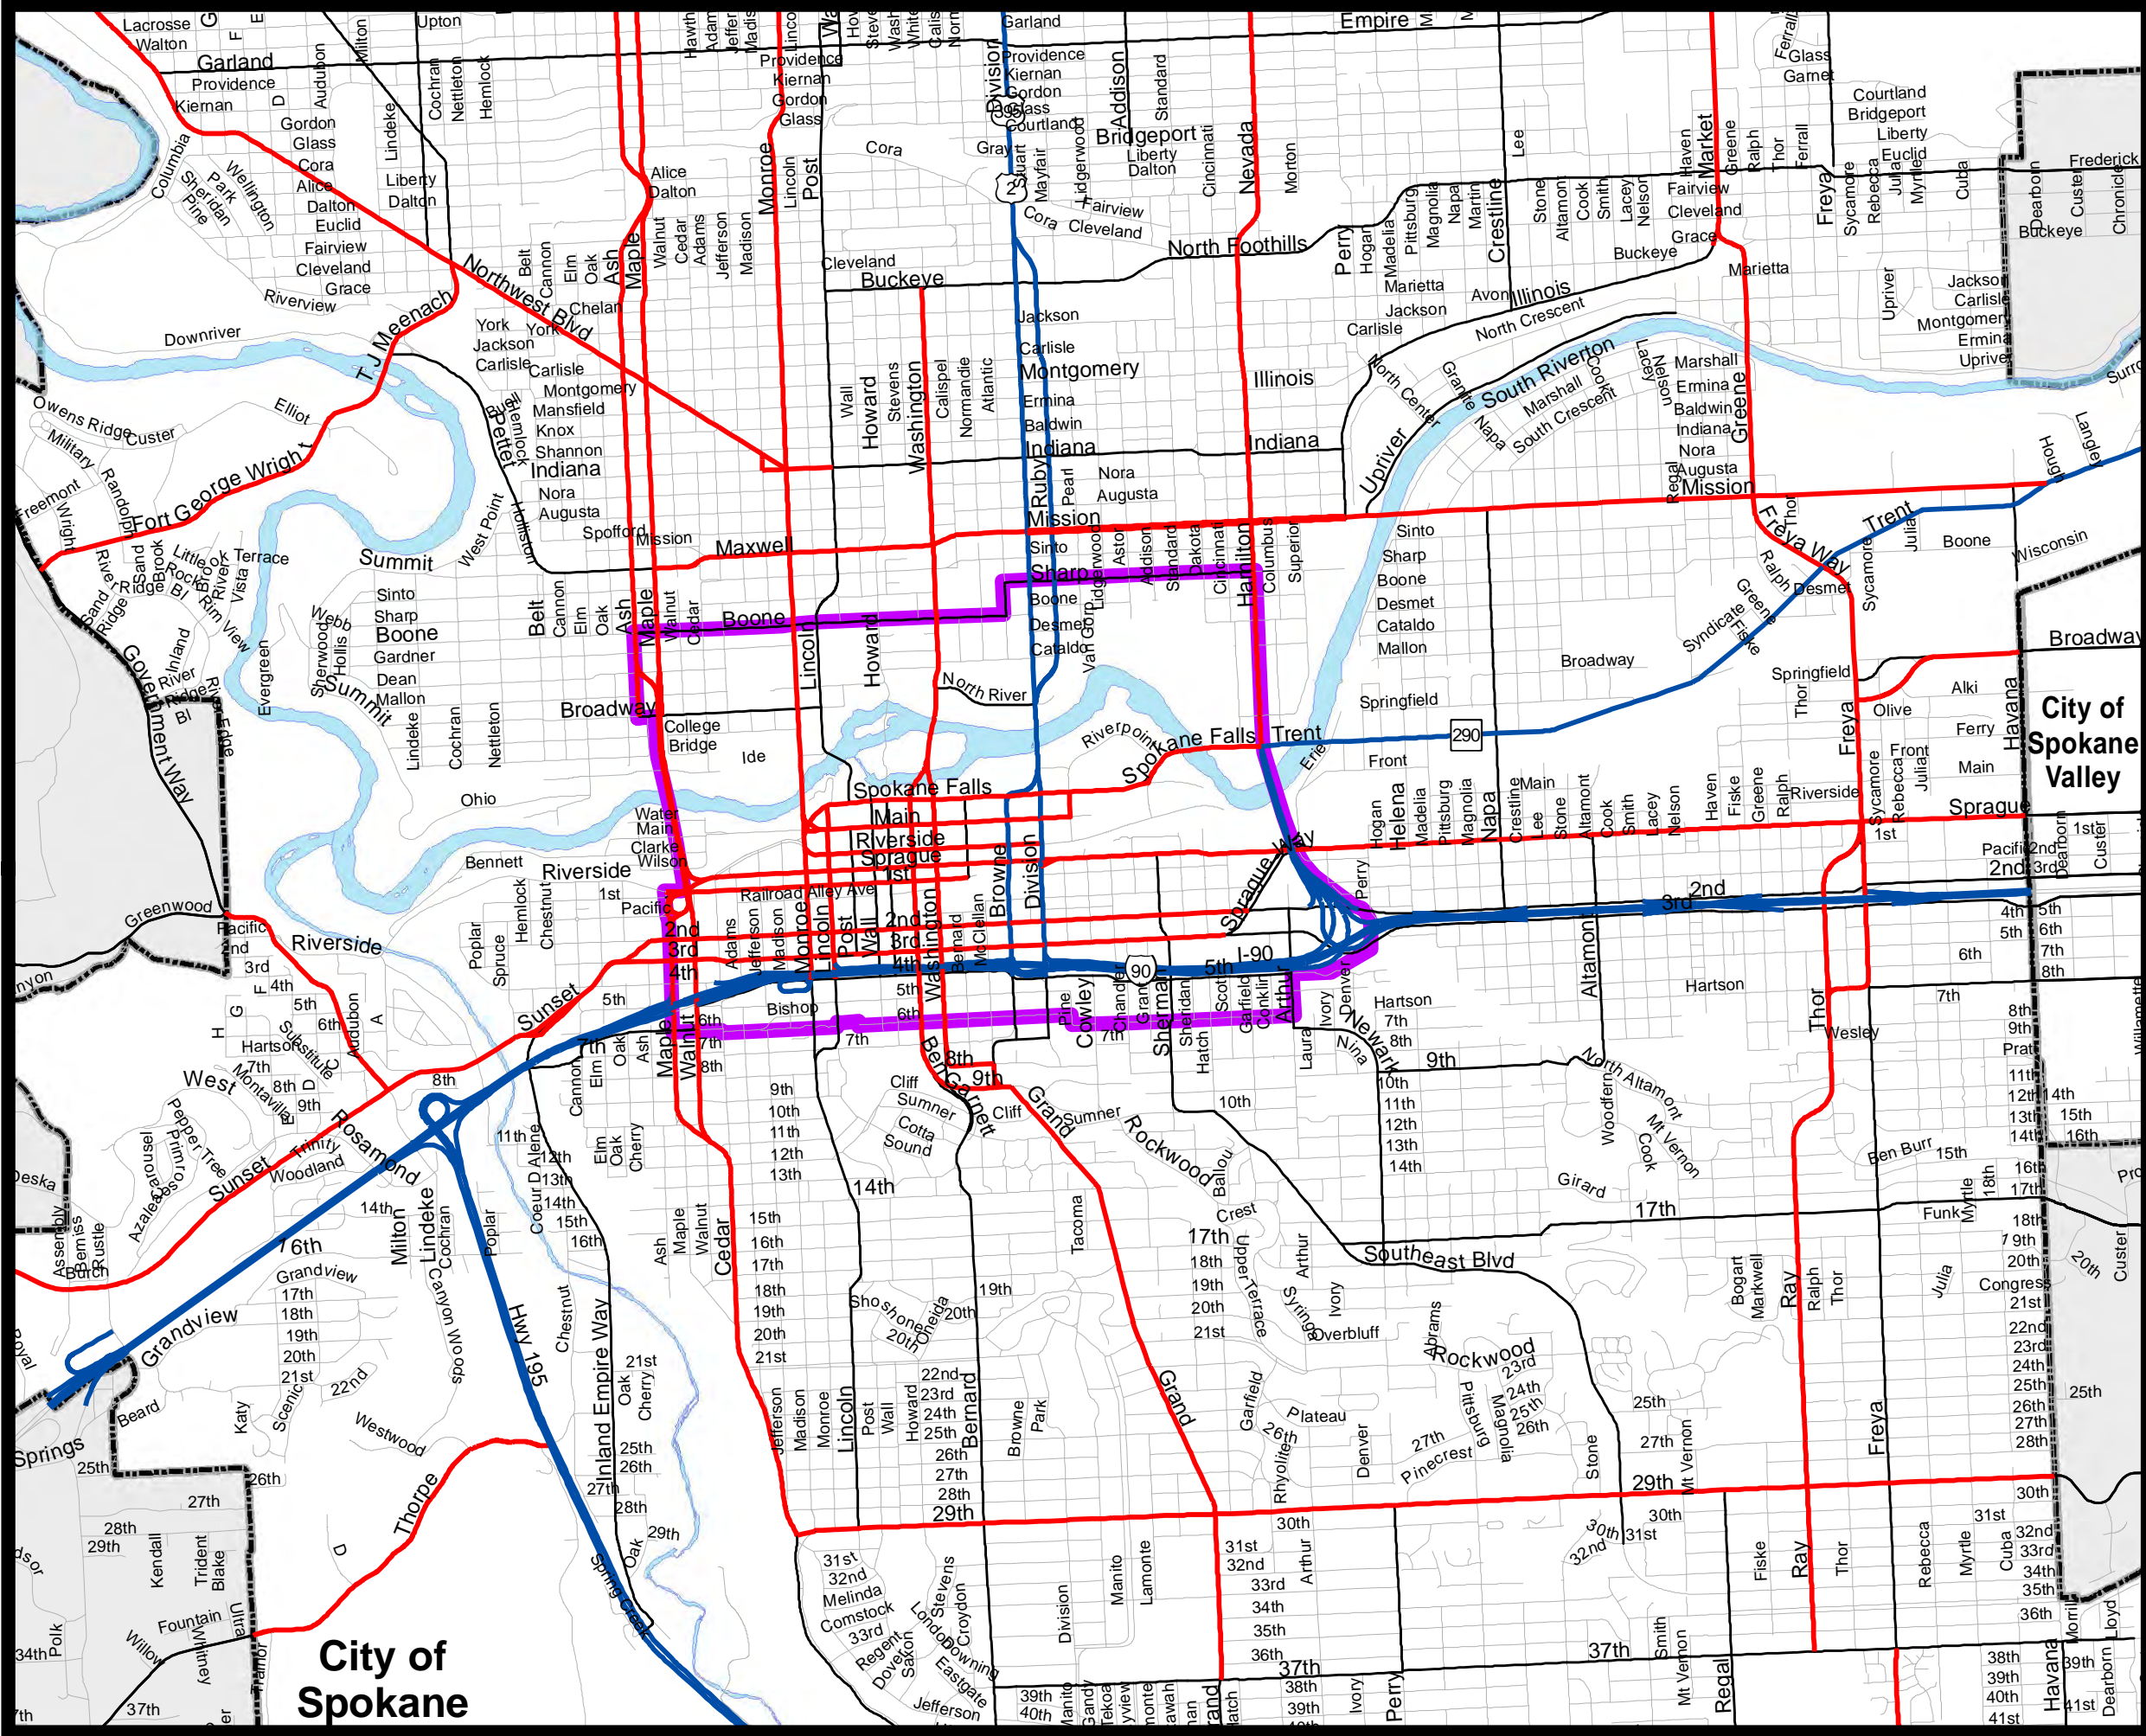

City of Spokane Prohibited Roadway Map - Attachment A to SMC 10.10.025

DATE: August 20, 2012
USER: Planning & Development

Legend

-  Interstate & Highway
-  Principal Arterial
-  Prohibited Roadway Boundary

City of
Spokane
Valley

City of
Spokane

THIS IS NOT A LEGAL DOCUMENT:
The information shown on this map is compiled from various sources and is subject to constant revision. Information shown on this map should not be used to determine the location of facilities in relationship to property lines, section lines, streets, etc.